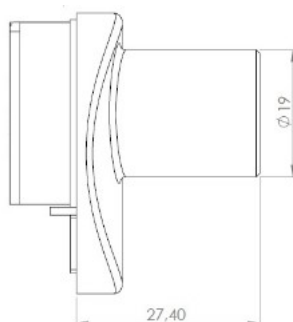

PRODUCT SHEET

Description:

Glass Door Lock "Badge", F/Double Doors, Alu, MIC#J11 W/Master Key & Interchangeable System #11, W/ 2 SISO Oval, Metal Keys, 400 KD, W/2 Black ABS Plastic Screws W/PVC Tip,, 1 Alu Flat Oval Metal Striking Pl., F/Glass Thickness 4-5mm

Item number:

14.09.546-0

Units	Box	Carton	HS Code	Barcode
Pcs.	12	240	8301300000	 5704866049160

SISO A/S

Mileparken 11
DK-2740 Skovlunde
Denmark
VAT: DK 24786013

Phone +45 45 830 900

www.siso.dk
siso@siso.dk

Danske Bank
Nytorv Branch
Copenhagen
SWIFT: DABADKKK

Account no.
4180 3112 112936
IBAN Account
DK7230003112112936