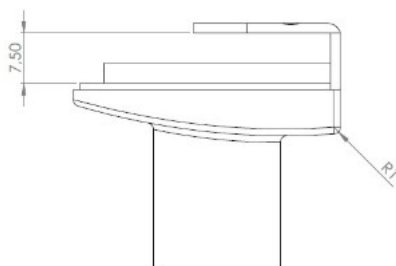

PRODUCT SHEET

Description:

Glass Door Lock "Badge", F/Double Doors, Alu, MIC#J11 W/Master Key & Interchangeable System #11, W/ 2 SISO Oval, Metal Keys, 400 KD, W/2 Black ABS Plastic Screws W/PVC Tip,, 1 Alu Flat Oval Metal Striking Pl., F/Glass Thickness 4-5mm

Item number:

14.09.546-0

Units	Box	Carton	HS Code	Barcode
Pcs.	12	240	8301300000	 5704866049160

SISO A/S

Mileparken 11
DK-2740 Skovlunde
Denmark
VAT: DK 24786013

Phone +45 45 830 900

www.siso.dk
siso@siso.dk

Danske Bank
Nytorv Branch
Copenhagen
SWIFT: DABADKKK

Account no.
4180 3112 112936
IBAN Account
DK7230003112112936