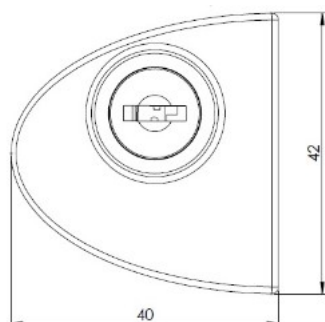

## Description:

Glass Door Lock "Badge", F/Double Doors, Alu, MIC#J11 W/Master Key & Interchangeable System #11, W/ 2 SISO Oval, Metal Keys, 400 KD, W/2 Black ABS Plastic Screws W/PVC Tip,, 1 Alu Flat Oval Metal Striking Pl., F/Glass Thickness 4-5mm

## Item number:

14.09.546-0

Units	Box	Carton	HS Code	Barcode
Pcs.	12	240	8301300000	 5704866049160